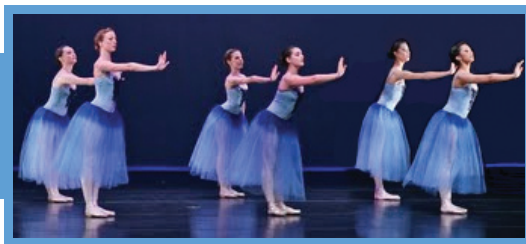

History

The Southwest Youth Ballet was established in 2005 with the vision of providing an extensive high quality pre-professional training program for serious ballet students. In 2007 the company received its non-profit status and entered into its first operational year, holding auditions for company members and performing their first full length ballet, The Nutcracker. In 2009 the company hired the Chandler Symphony Orchestra to join them in The Nutcracker which proved to be a perfect addition. In 2010, the first Dance and Romance event was held at the Tempe Center for the Arts; showcasing the company's talent in a variety of dance genres.

The Company

The company is comprised of a group of young dancers, the artistic director and an all volunteer board of directors. The dancers are dedicated to the study of ballet and the advancement of their performance skills. The dancer's contracts run from September to May each year and many of the dancers continue to study at various prestigious summer programs throughout the United States. The Artistic Director trains the dancers in both technique and artistry in preparation for a career in dance. The board of directors is made up of a mix of professionals of various backgrounds including: a lawyer, a financial advisor, a contracts specialist, engineers, small business owners, and dancers.